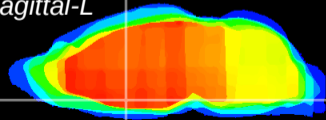

Coronal

Sagittal-R

Sagittal-L

ViBrism: CX20247
Horizontal

MPA