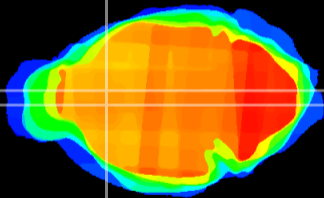

Coronal

Sagittal-R

Sagittal-L

ViBrism: CX20248
Horizontal

LS