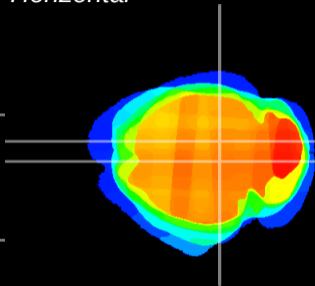

Coronal

Sagittal-R

Sagittal-L

ViBrism: CX20248
Horizontal

SC