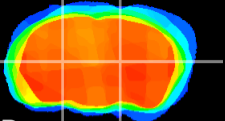

Coronal

Sagittal-R

Sagittal-L

ViBrism: CX20250
Horizontal

VPM/VPL