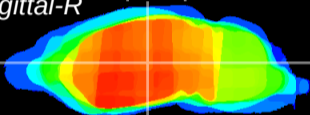

Coronal

Sagittal-R

Sagittal-L

ViBrism: CX20250
Horizontal

VPM/VPL