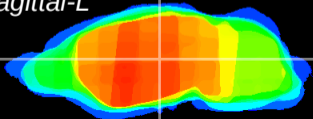

Coronal

Sagittal-R

Sagittal-L

ViBrism: CX20250
Horizontal

VPM/VPL