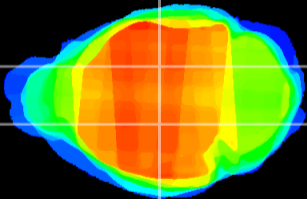

Coronal

Sagittal-R

Sagittal-L

ViBrism: CX20250
Horizontal

VPM/VPL