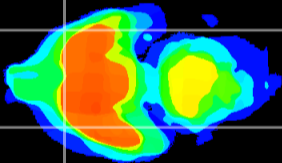

Coronal

Sagittal-R

Sagittal-L

ViBrism: CX20255
Horizontal

Pir