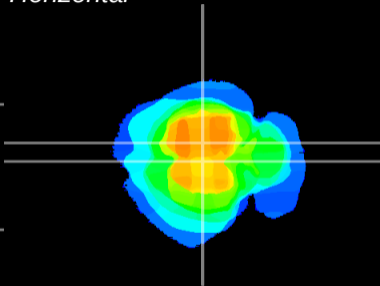

Coronal

Sagittal-R

Sagittal-L

ViBrism: CX20257
Horizontal

RS