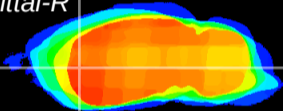

Coronal

Sagittal-R

Sagittal-L

ViBrism: CX20260
Horizontal

CPU lateral