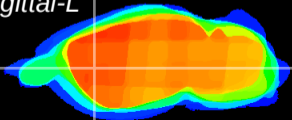

Coronal

Sagittal-R

Sagittal-L

ViBrism: CX20260
Horizontal

CPU lateral