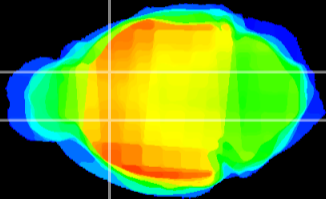

Coronal

Sagittal-R

Sagittal-L

ViBrism: CX20262
Horizontal

CPU medial