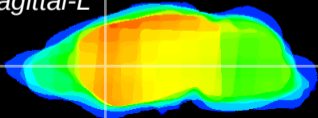

Coronal

Sagittal-R

Sagittal-L

ViBrism: CX20262
Horizontal

CPU medial