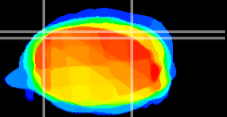

Coronal

Sagittal-R

Sagittal-L

ViBrism: CX20267
Horizontal

Cb lobe