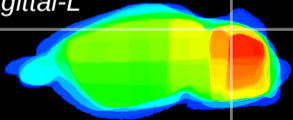

Coronal

Sagittal-R

Sagittal-L

ViBrism: CX20267
Horizontal

Cb lobe