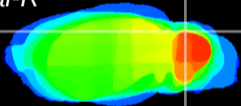

Coronal

Sagittal-R

Sagittal-L

ViBrism: CX20267
Horizontal

Cb lobe