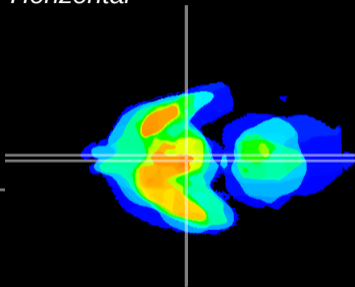

Coronal

Sagittal-R

Sagittal-L

ViBrism: CX20268
Horizontal

Arc