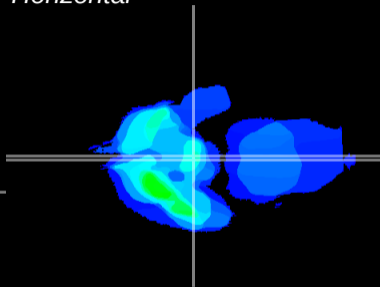

Coronal

Sagittal-R

Sagittal-L

ViBrism: CX20282
Horizontal

ME