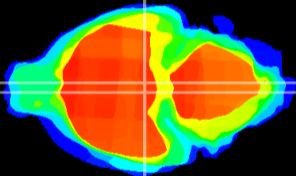

Coronal

Sagittal-R

Sagittal-L

ViBrism: CX20283
Horizontal

M