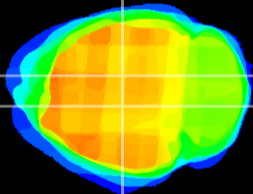

Coronal

Sagittal-R

Sagittal-L

ViBrism: CX20284
Horizontal

DG