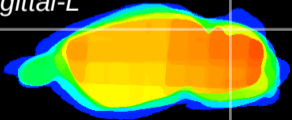

Coronal

Sagittal-R

Sagittal-L

ViBrism: CX20285
Horizontal

Cb lobe