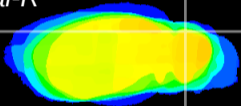

Coronal

Sagittal-R

Sagittal-L

ViBrism: CX20285
Horizontal

Cb lobe