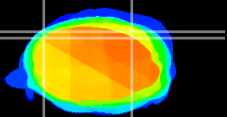

Coronal

Sagittal-R

Sagittal-L

ViBrism: CX20285
Horizontal

Cb lobe