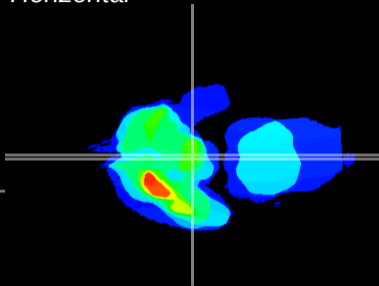

Coronal

Sagittal-R

Sagittal-L

ViBrism: CX20290
Horizontal

ME