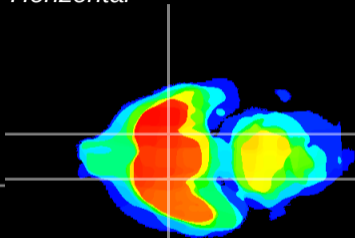

Coronal

Sagittal-R

Sagittal-L

ViBrisM: CX20290
Horizontal

S0