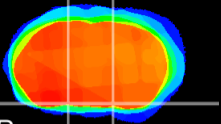

Coronal

Sagittal-R

Sagittal-L

ViBrisM: CX20290
Horizontal

S0