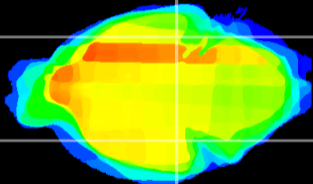

Coronal

Sagittal-R

Sagittal-L

ViBrism: CX20293
Horizontal

ventral S