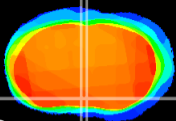

Coronal

Sagittal-R

Sagittal-L

ViBriSM: CX20303  
Horizontal

MPA