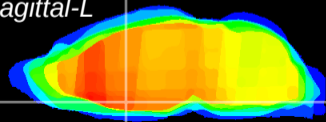

Coronal

Sagittal-R

Sagittal-L

ViBriSM: CX20303  
Horizontal

MPA