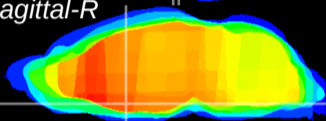

Coronal

Sagittal-R

Sagittal-L

ViBriSM: CX20303  
Horizontal

MPA