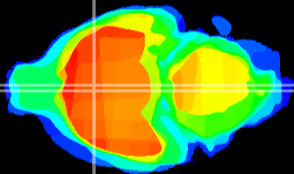

Coronal

Sagittal-R

Sagittal-L

ViBriSM: CX20303  
Horizontal

MPA