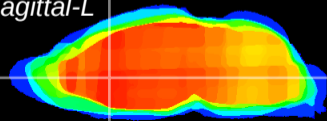

Coronal

Sagittal-R

Sagittal-L

ViBriSM: CX20304
Horizontal

LS