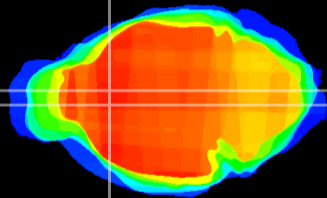

Coronal

Sagittal-R

Sagittal-L

ViBriSM: CX20304
Horizontal

LS