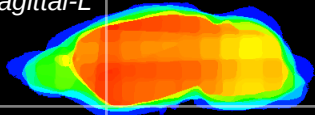

Coronal

Sagittal-R

Sagittal-L

ViBrism: CX20304  
Horizontal

Tu