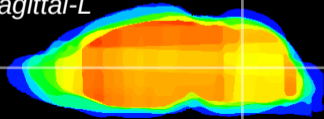

Coronal

Sagittal-R

Sagittal-L

ViBrism: CX20305
Horizontal

MVe