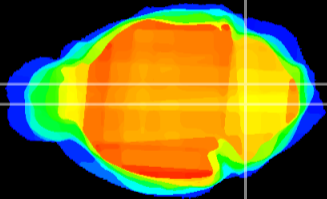

Coronal

Sagittal-R

Sagittal-L

ViBrism: CX20305
Horizontal

MVe