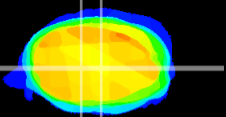

Coronal

Sagittal-R

Sagittal-L

ViBrism: CX20305
Horizontal

MVe