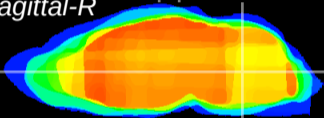

Coronal

Sagittal-R

Sagittal-L

ViBrism: CX20305
Horizontal

MVe