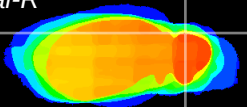

Coronal

Sagittal-R

Sagittal-L

ViBrisM: CX20311
Horizontal

Cb lobe