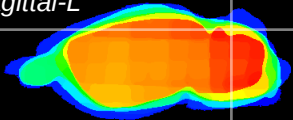

Coronal

Sagittal-R

Sagittal-L

ViBrisM: CX20311
Horizontal

Cb lobe