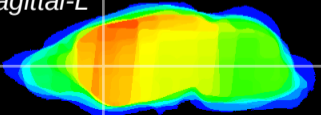

Coronal

Sagittal-R

Sagittal-L

ViBrisM: CX20313
Horizontal

CPU medial