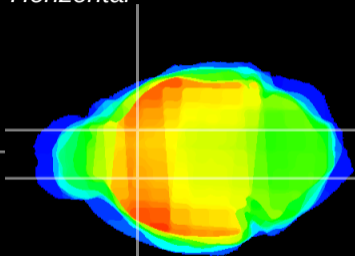

Coronal

Sagittal-R

Sagittal-L

ViBrisM: CX20313
Horizontal

CPU medial