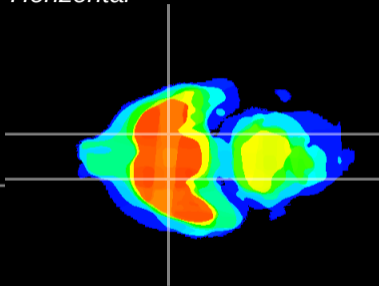

Coronal

Sagittal-R

Sagittal-L

ViBriSm: CX20314  
Horizontal

S0