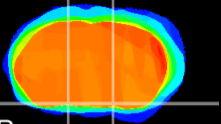

Coronal

Sagittal-R

Sagittal-L

ViBriSm: CX20314  
Horizontal

S0