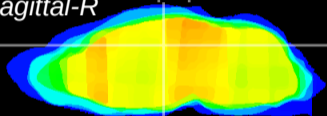

Coronal

Sagittal-R

Sagittal-L

ViBrism: CX20316
Horizontal

DG