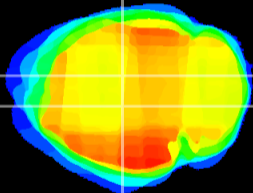

Coronal

Sagittal-R

Sagittal-L

ViBrism: CX20316
Horizontal

DG