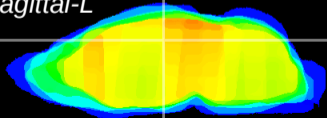

Coronal

Sagittal-R

Sagittal-L

ViBrism: CX20316
Horizontal

DG