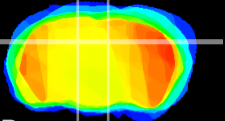

Coronal

Sagittal-R

Sagittal-L

ViBrism: CX20316
Horizontal

DG