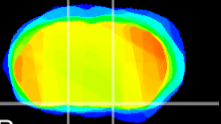

Coronal

Sagittal-R

Sagittal-L

ViBrism: CX20316
Horizontal

S0