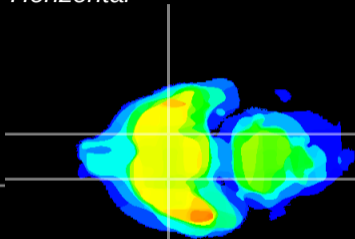

Coronal

Sagittal-R

Sagittal-L

ViBrism: CX20316
Horizontal

S0