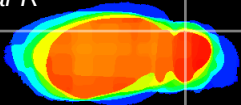

Coronal

Sagittal-R

Sagittal-L

ViBrism: CX20317
Horizontal

Cb lobe