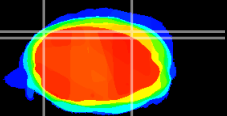

Coronal

Sagittal-R

Sagittal-L

ViBrism: CX20317
Horizontal

Cb lobe