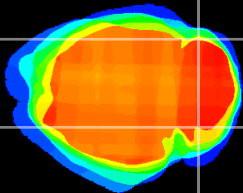

Coronal

Sagittal-R

Sagittal-L

ViBrism: CX20317
Horizontal

Cb lobe