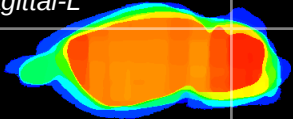

Coronal

Sagittal-R

Sagittal-L

ViBrism: CX20317
Horizontal

Cb lobe