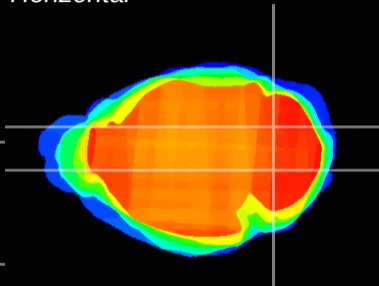

Coronal

Sagittal-R

Sagittal-L

ViBrism: CX20317  
Horizontal

Cb nucleus