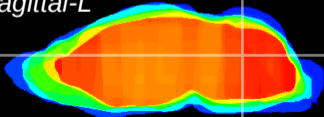

Coronal

Sagittal-R

Sagittal-L

ViBrism: CX20317  
Horizontal

Cb nucleus