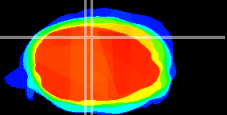

Coronal

Sagittal-R

Sagittal-L

ViBrism: CX20317  
Horizontal

Cb vermis