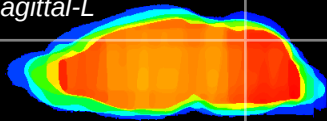

Coronal

Sagittal-R

Sagittal-L

ViBrism: CX20317  
Horizontal

Cb vermis