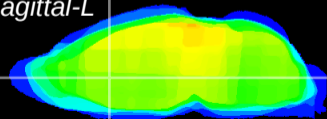

Coronal

Sagittal-R

Sagittal-L

ViBrism: CX20322
Horizontal

LS