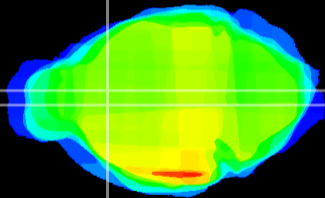

Coronal

Sagittal-R

Sagittal-L

ViBrism: CX20322
Horizontal

LS