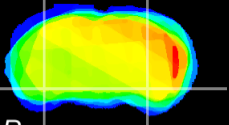

Coronal

Sagittal-R

Sagittal-L

ViBrism: CX20322
Horizontal

ventral S