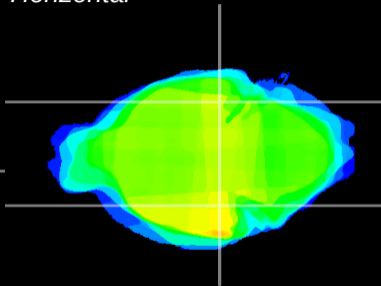

Coronal

Sagittal-R

Sagittal-L

ViBrism: CX20322
Horizontal

ventral S