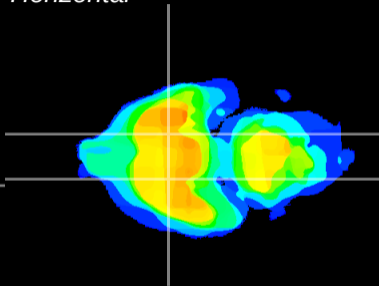

Coronal

Sagittal-R

Sagittal-L

ViBrism: CX20324  
Horizontal

S0