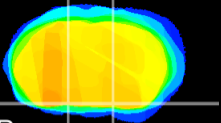

Coronal

Sagittal-R

Sagittal-L

ViBrism: CX20324  
Horizontal

S0