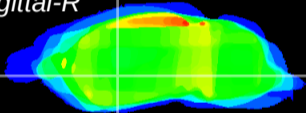

Coronal

Sagittal-R

Sagittal-L

ViBrism: CX20332
Horizontal

GP