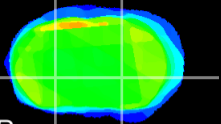

Coronal

Sagittal-R

Sagittal-L

ViBrism: CX20332
Horizontal

GP