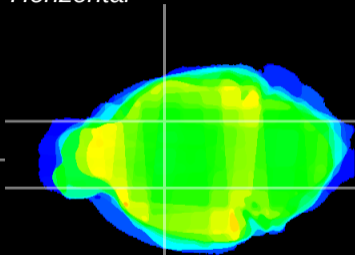

Coronal

Sagittal-R

Sagittal-L

ViBrism: CX20332
Horizontal

GP