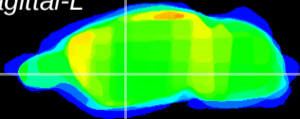

Coronal

Sagittal-R

Sagittal-L

ViBrism: CX20332
Horizontal

GP