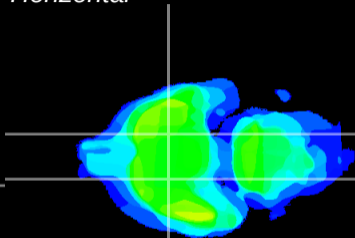

Coronal

Sagittal-R

Sagittal-L

ViBrism: CX20332
Horizontal

S0