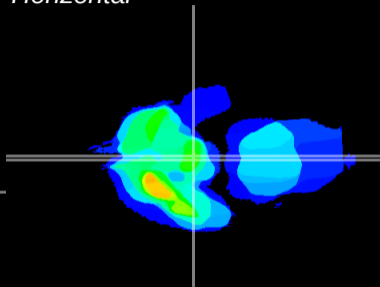

Coronal

Sagittal-R

Sagittal-L

ViBrism: CX20333
Horizontal

ME