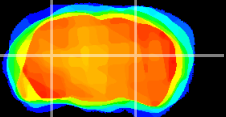

Coronal

Sagittal-R

Sagittal-L

ViBrism: CX20337
Horizontal

LG