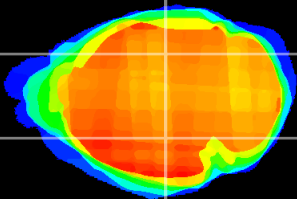

Coronal

Sagittal-R

Sagittal-L

ViBrism: CX20337
Horizontal

LG