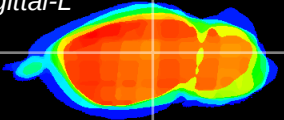

Coronal

Sagittal-R

Sagittal-L

ViBrism: CX20337
Horizontal

LG