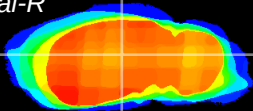

Coronal

Sagittal-R

Sagittal-L

ViBrism: CX20337
Horizontal

LG