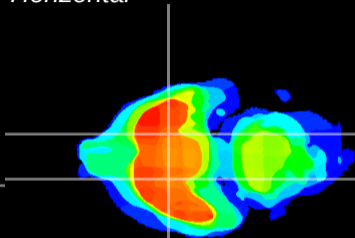

Coronal

Sagittal-R

Sagittal-L

ViBriSM: CX20337  
Horizontal

S0