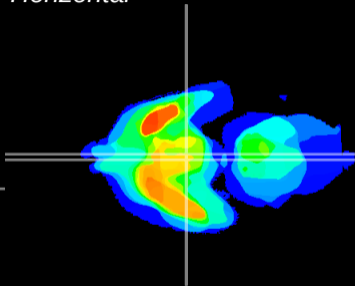

Coronal

Sagittal-R

Sagittal-L

ViBrism: CX20342
Horizontal

Arc