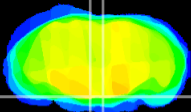

Coronal

Sagittal-R

Sagittal-L

ViBrism: CX20343
Horizontal

Pn