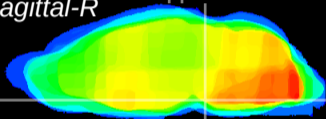

Coronal

Sagittal-R

Sagittal-L

ViBrism: CX20343
Horizontal

Pn