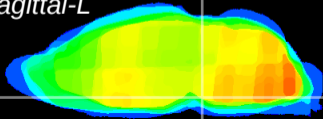

Coronal

Sagittal-R

Sagittal-L

ViBrism: CX20343
Horizontal

Pn