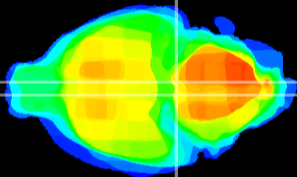

Coronal

Sagittal-R

Sagittal-L

ViBrism: CX20343
Horizontal

Pn