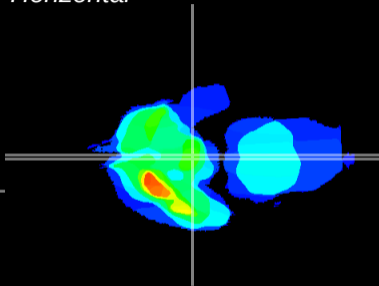

Coronal

Sagittal-R

Sagittal-L

ViBrism: CX20344
Horizontal

ME