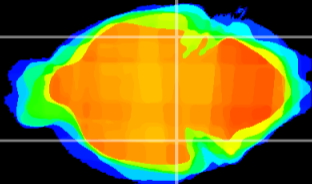

Coronal

Sagittal-R

Sagittal-L

ViBrism: CX20347
Horizontal

ventral S