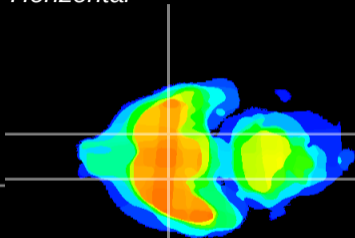

Coronal

Sagittal-R

Sagittal-L

ViBrism: CX20348
Horizontal

S0