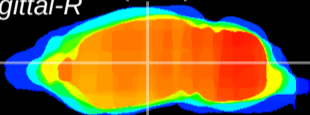

Coronal

Sagittal-R

Sagittal-L

ViBrism: CX20351
Horizontal

VPM/VPL