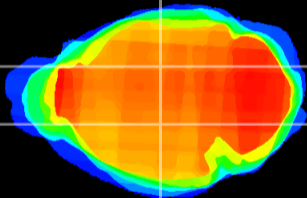

Coronal

Sagittal-R

Sagittal-L

ViBrism: CX20351
Horizontal

VPM/VPL