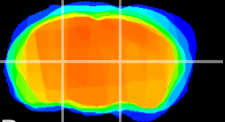

Coronal

Sagittal-R

Sagittal-L

ViBrism: CX20351
Horizontal

VPM/VPL