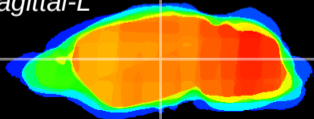

Coronal

Sagittal-R

Sagittal-L

ViBrism: CX20351
Horizontal

VPM/VPL