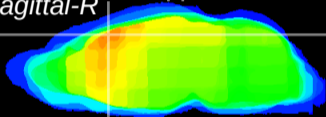

Coronal

Sagittal-R

Sagittal-L

ViBriSM: CX20353  
Horizontal

Cx motor