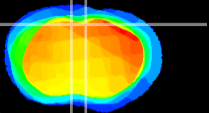

Coronal

Sagittal-R

Sagittal-L

ViBriSM: CX20353  
Horizontal

Cx motor