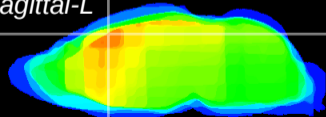

Coronal

Sagittal-R

Sagittal-L

ViBriSM: CX20353  
Horizontal

Cx motor