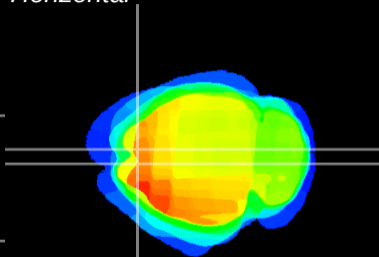

Coronal

Sagittal-R

Sagittal-L

ViBriSM: CX20353  
Horizontal

Cx motor