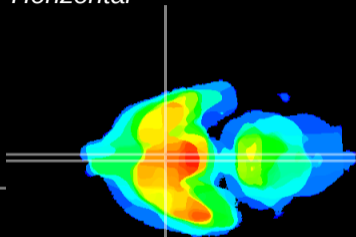

Coronal

Sagittal-R

Sagittal-L

ViBriSM: CX20357  
Horizontal

SCN