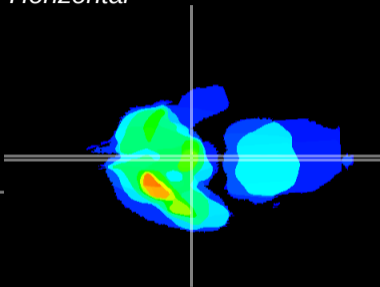

Coronal

Sagittal-R

Sagittal-L

ViBrism: CX20359
Horizontal

ME