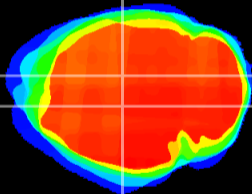

Coronal

Sagittal-R

Sagittal-L

ViBrism: CX20363
Horizontal

DG