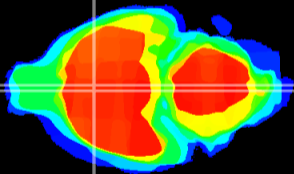

Coronal

Sagittal-R

Sagittal-L

ViBriSM: CX20363
Horizontal

MPA