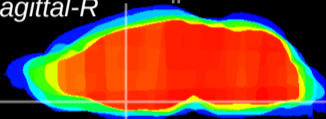

Coronal

Sagittal-R

Sagittal-L

ViBriSM: CX20363
Horizontal

MPA