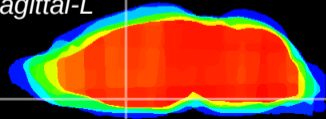

Coronal

Sagittal-R

Sagittal-L

ViBriSM: CX20363
Horizontal

MPA