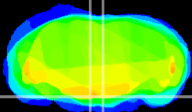

Coronal

Sagittal-R

Sagittal-L

ViBrism: CX20365
Horizontal

Pn