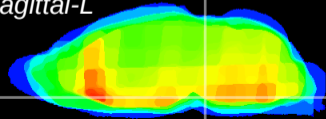

Coronal

Sagittal-R

Sagittal-L

ViBrism: CX20365
Horizontal

Pn