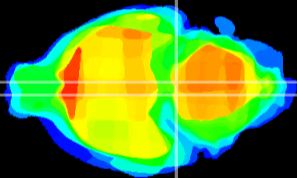

Coronal

Sagittal-R

Sagittal-L

ViBrism: CX20365
Horizontal

Pn