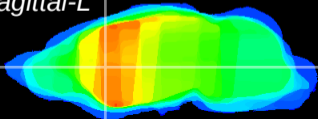

Coronal

Sagittal-R

Sagittal-L

ViBris: CX20366
Horizontal

CPU medial