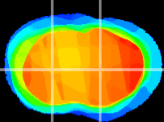

Coronal

Sagittal-R

Sagittal-L

ViBris: CX20366
Horizontal

CPU medial