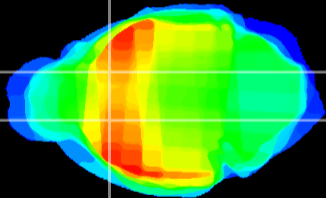

Coronal

Sagittal-R

Sagittal-L

ViBris: CX20366
Horizontal

CPU medial